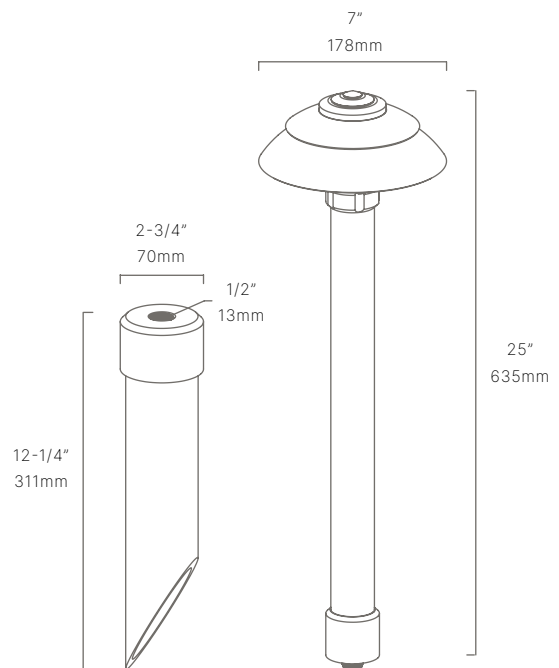

- Field Serviceable LED module
- Solid brass and copper construction
- Ideal for small pathways and small driveways

CONFIGURATOR:

BLD851122	LED	FINISH
	<input type="text"/>	<input type="text"/>
() = Most common configuration	(2710) 2700K 10W	(NAT) Natural Brass
	(2715) 2700K 15W	(BLP) Bronze Living Patina
	(3010) 3000K 10W	(BLPX) Extra Dark BLP
	(3015) 3000K 15W	(NI) Nickel PVD

AVAILABLE FINISHES:

FIXTURE DIMENSIONS	W7" x H25"
LIGHT SOURCE	Integrated LED
COLOR TEMPERATURES	2700K, 3000K
WATTAGES	10W, 15W
CRI (RA)	80 CRI
VOLTAGE	12V
DELIVERED LUMENS	328lm (3000K)
DIMMABLE	Yes, Dim to <10% via Transformer
DRIVER	Yes, 12V Integral Constant Current
TRANSFORMER	No, 12V AC/DC Transformer Required
MOUNT	Yes, Included 1/2" NPS Adapter
GROUND STAKE	Yes, Included MGS001612
FINISH	Included Natural
MATERIAL	Brass & Copper
WIRE LENGTH	24"
LOCATION	Exterior Wet
CERTIFICATIONS	UL, IP66, IP67, Dark Sky